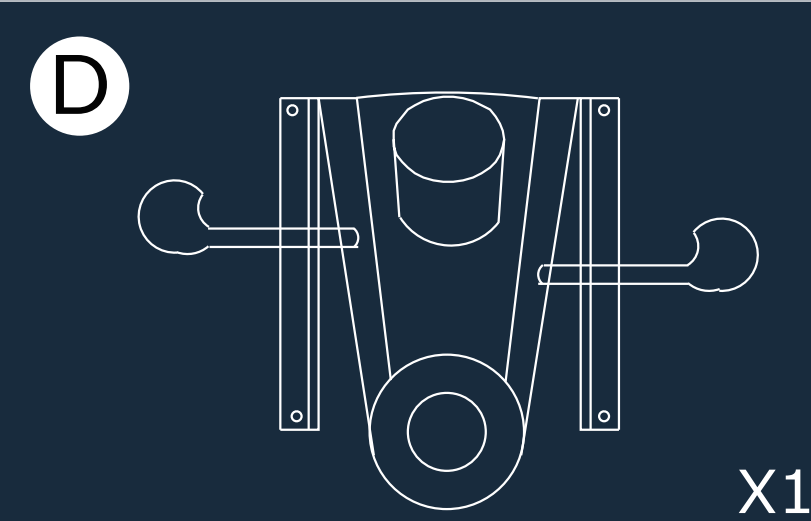

MONTAJE

ASSASSIN'S
CREED
MIRAGE

PICHAU

NOVA

ASSEMBLY MANUAL
ENGLISH

INCLUDED PARTS

CLEANING INSTRUCTIONS

In case of stains on the chair surfaces, apply mild soap or detergent and water to a soft towel and wipe the stains until they dissolve.